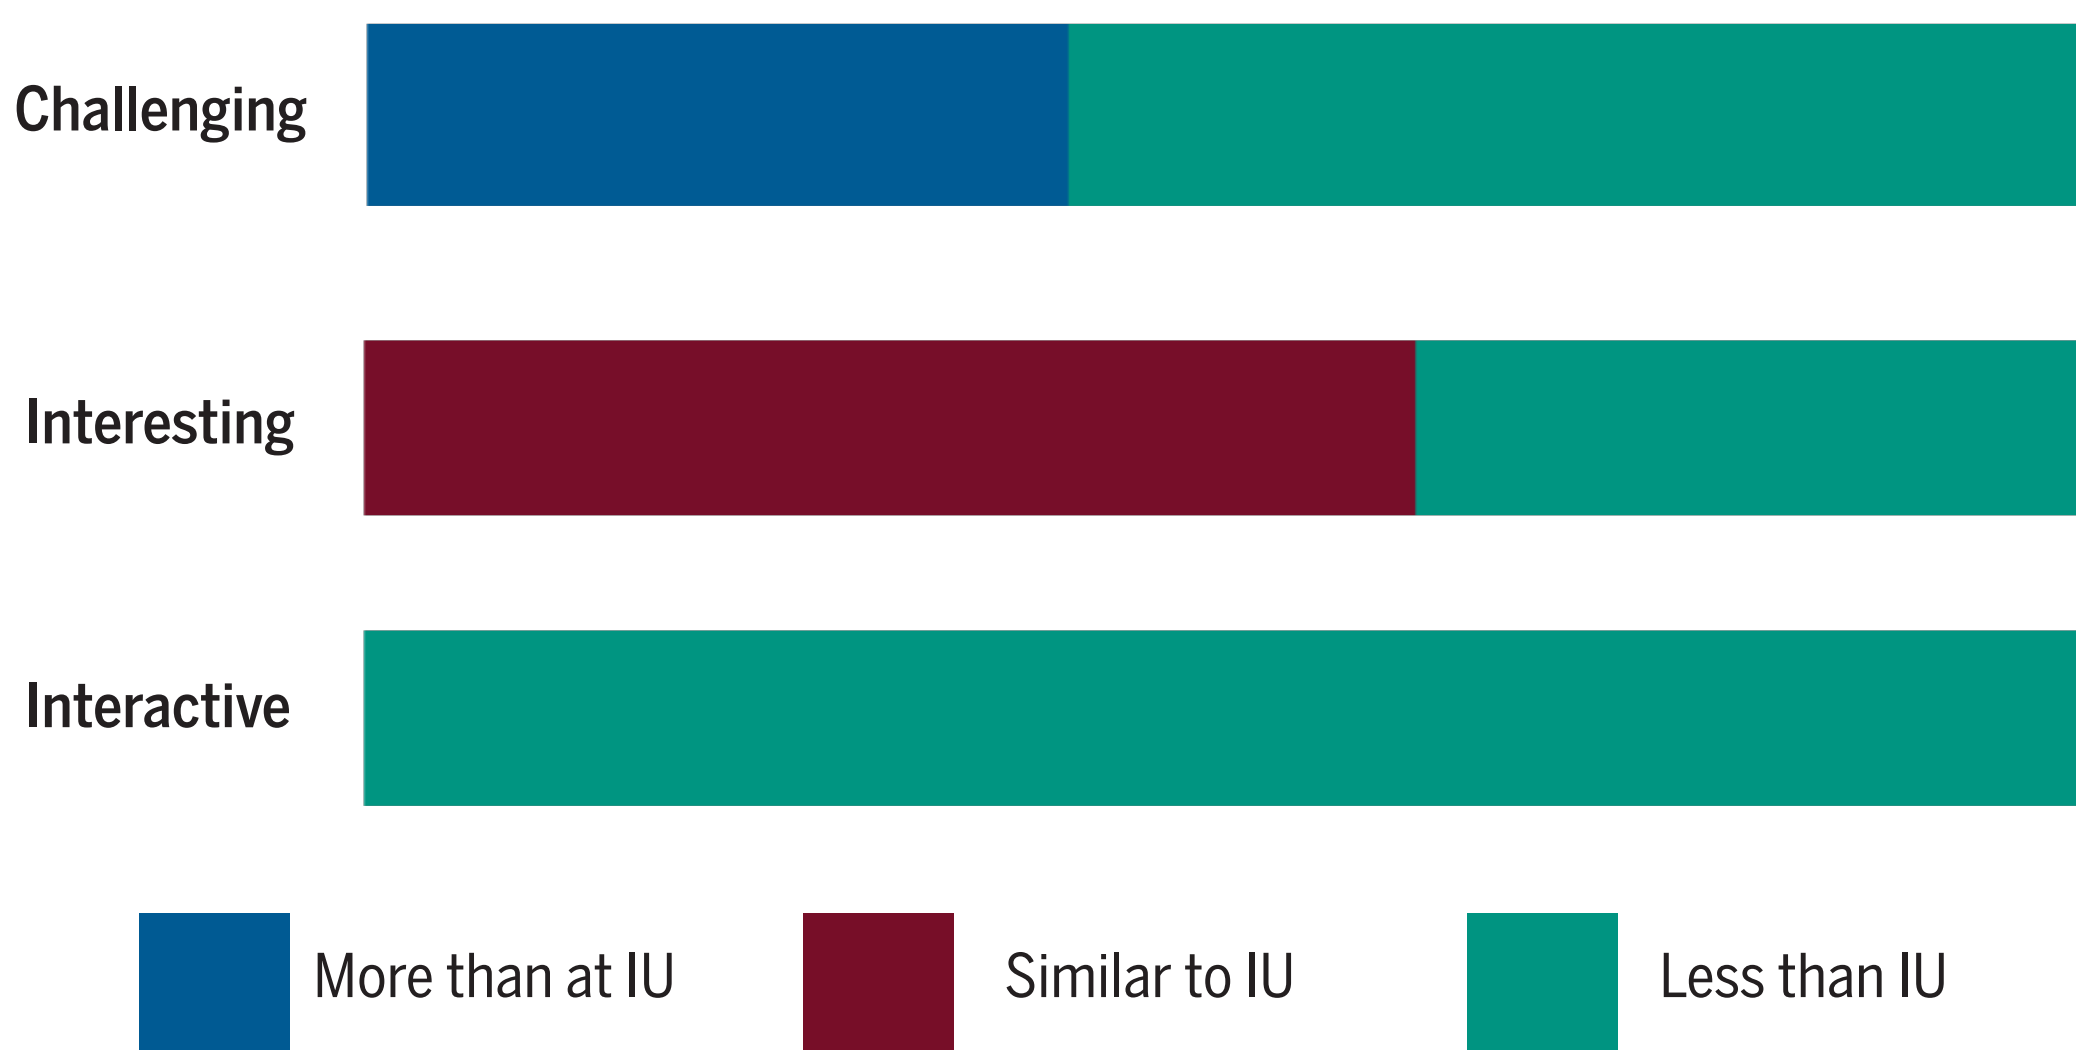

Aix-en-Provence

Student Evaluations

The Office of Overseas Study conducts post-program evaluations each semester. Evaluation summaries vary depending on program size and evaluation response rate.

Would you recommend this program?

100%

0%

0%

What was the housing like?

Compared to IU, my courses were...

Excluding flight, housing, or Bursar charges, I spent...

Students should refer to the program fee sheet on Overseas Study's website for total program expenses.