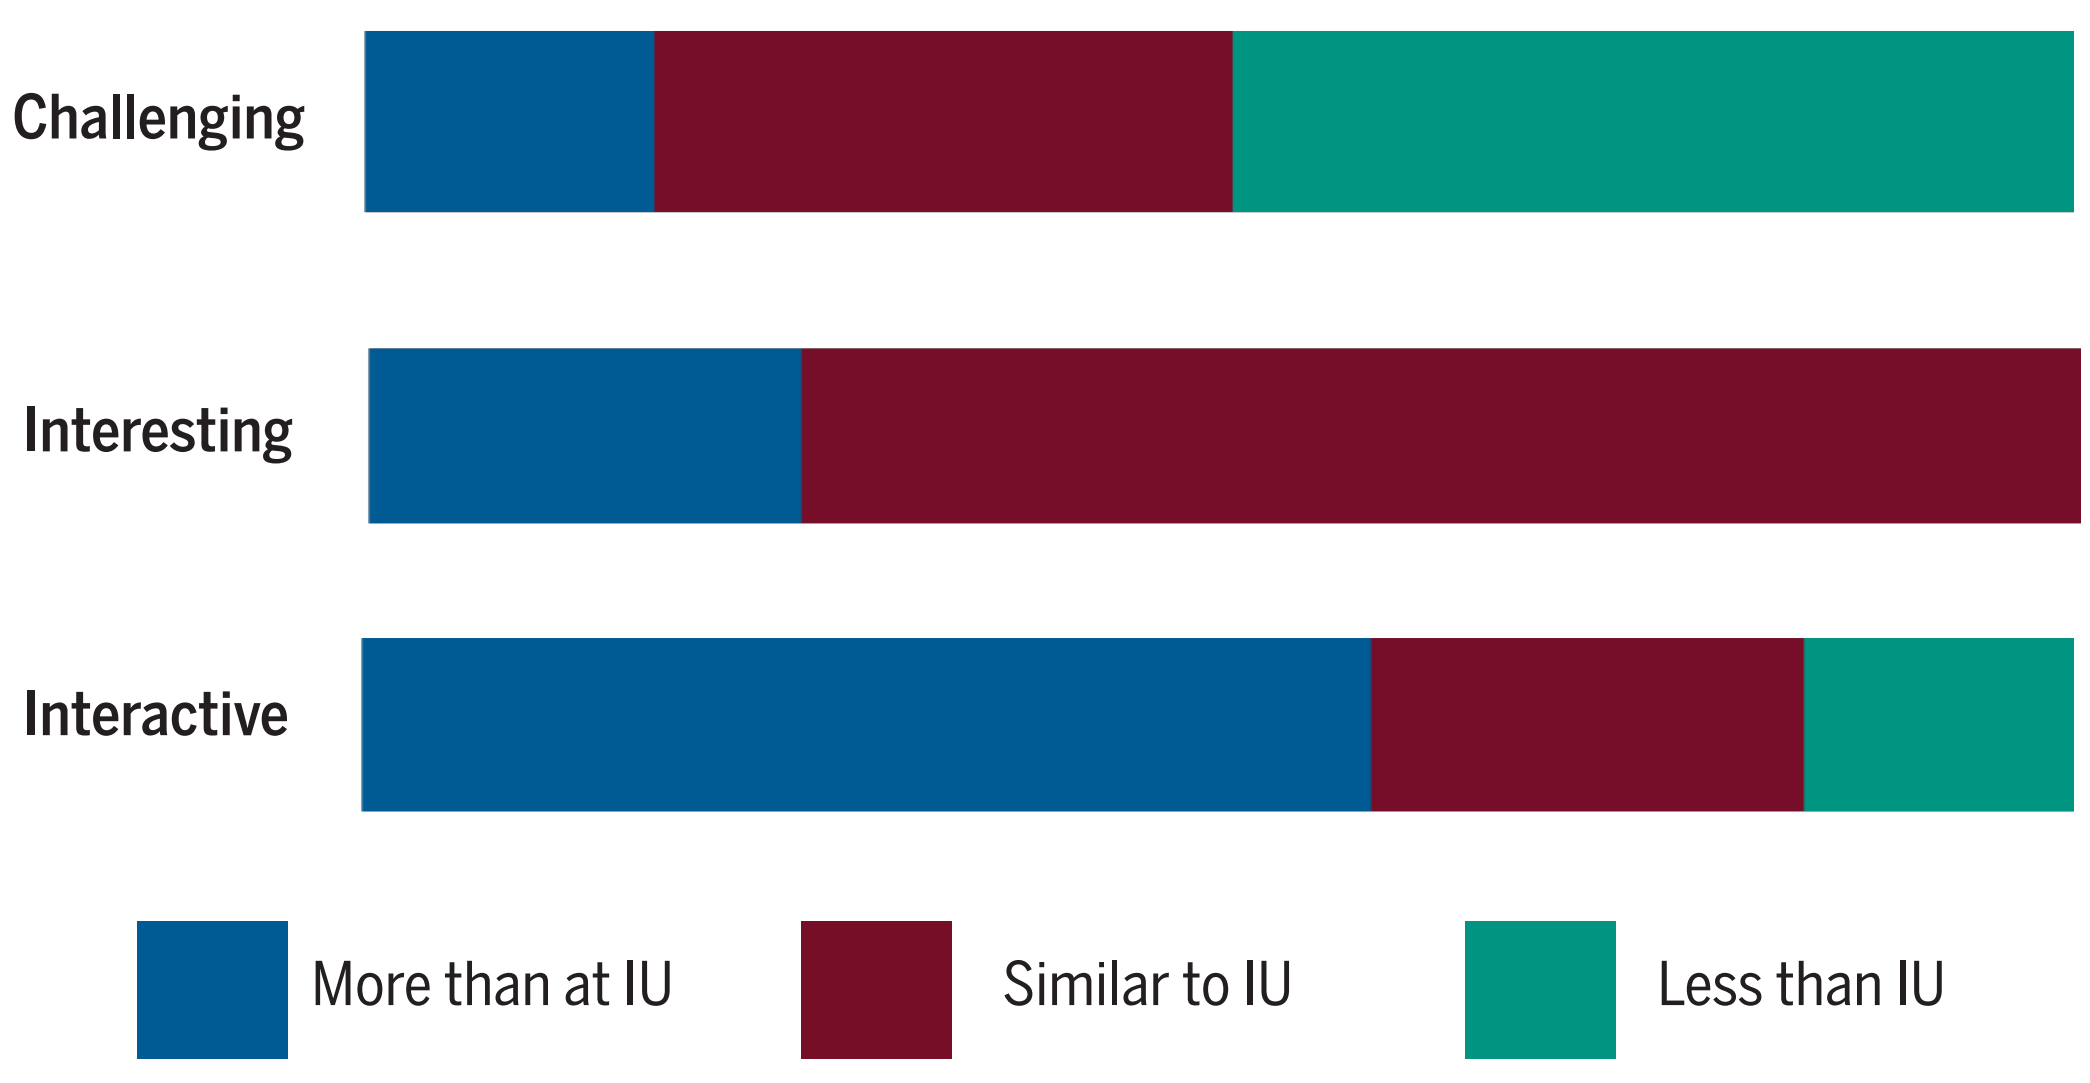

Vienna-IES

Student Evaluations

The Office of Overseas Study conducts post-program evaluations each semester. Evaluation summaries vary depending on program size and evaluation response rate.

Would you recommend this program?

83%

9%

8%

What was the housing like?

Compared to IU, my courses were...

Excluding flight, housing, or Bursar charges, I spent...

As a result of this program, I developed...

Best aspects of this program

Most challenging aspects of this program